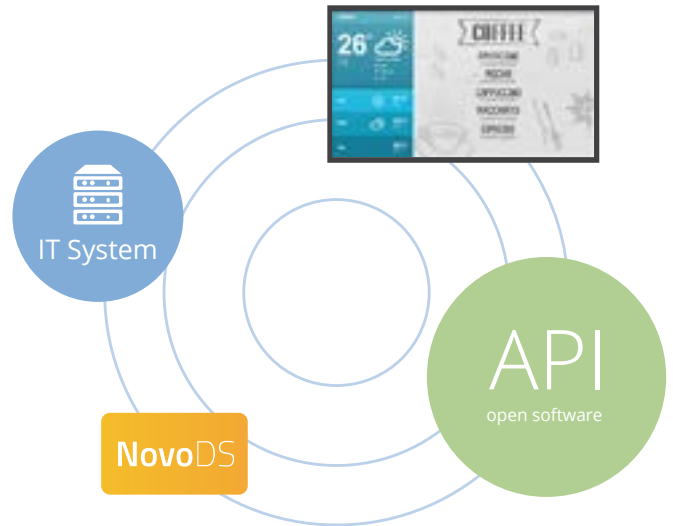

## Flexible and easy-to-use software

- NovoDS Studio is completely free software which allows users to arrange their playlists however they like.
- Support for a wide range of dynamic content, from text, audio, photos and videos to webpages, Google Calendar, Twitter, Facebook, Instagram, RSS, weather, IP streaming, etc.
- User-friendly drag-and-drop interface for signage content creation — programming skills not required.
- Built-in playlist templates for easy content creation, or build your own from scratch in seconds.
- Synchronize media content automatically from remote storage (Dropbox, FTP, etc.)
- Efficient HTML5 rendering to support rich interactive content.
- Preview your playlist on your computer as it is being built – this will greatly improve your efficiency in creating your vision.

## Powerful device management

- Content update over wired and wireless networks.
- Manage and monitor device playback status from a central computer or remotely via NovoDS Cloud service.
- Compatible with Windows® and macOS® operating systems.
- Playlist scheduling for daily, weekly, and monthly schedules.
- Plug-and-play for easy setup and configuration, including device auto-discovery.
- Integrated RS232 control interface for users to control external equipment.
- Kensington® security slot to prevent theft or movement of the device.
- Low TCO (Total Cost of Ownership) – no software license fee, and free software upgrades.

# Open Software APIs

To accommodate custom applications requiring machine-to-machine communication between IT systems, AV systems, and more, NovoDS Solution provides an open software API set. By granting developers an easily accessible means of transmitting requests to their NovoDS device, organizations can greatly enhance the possibilities of their digital signage deployment.